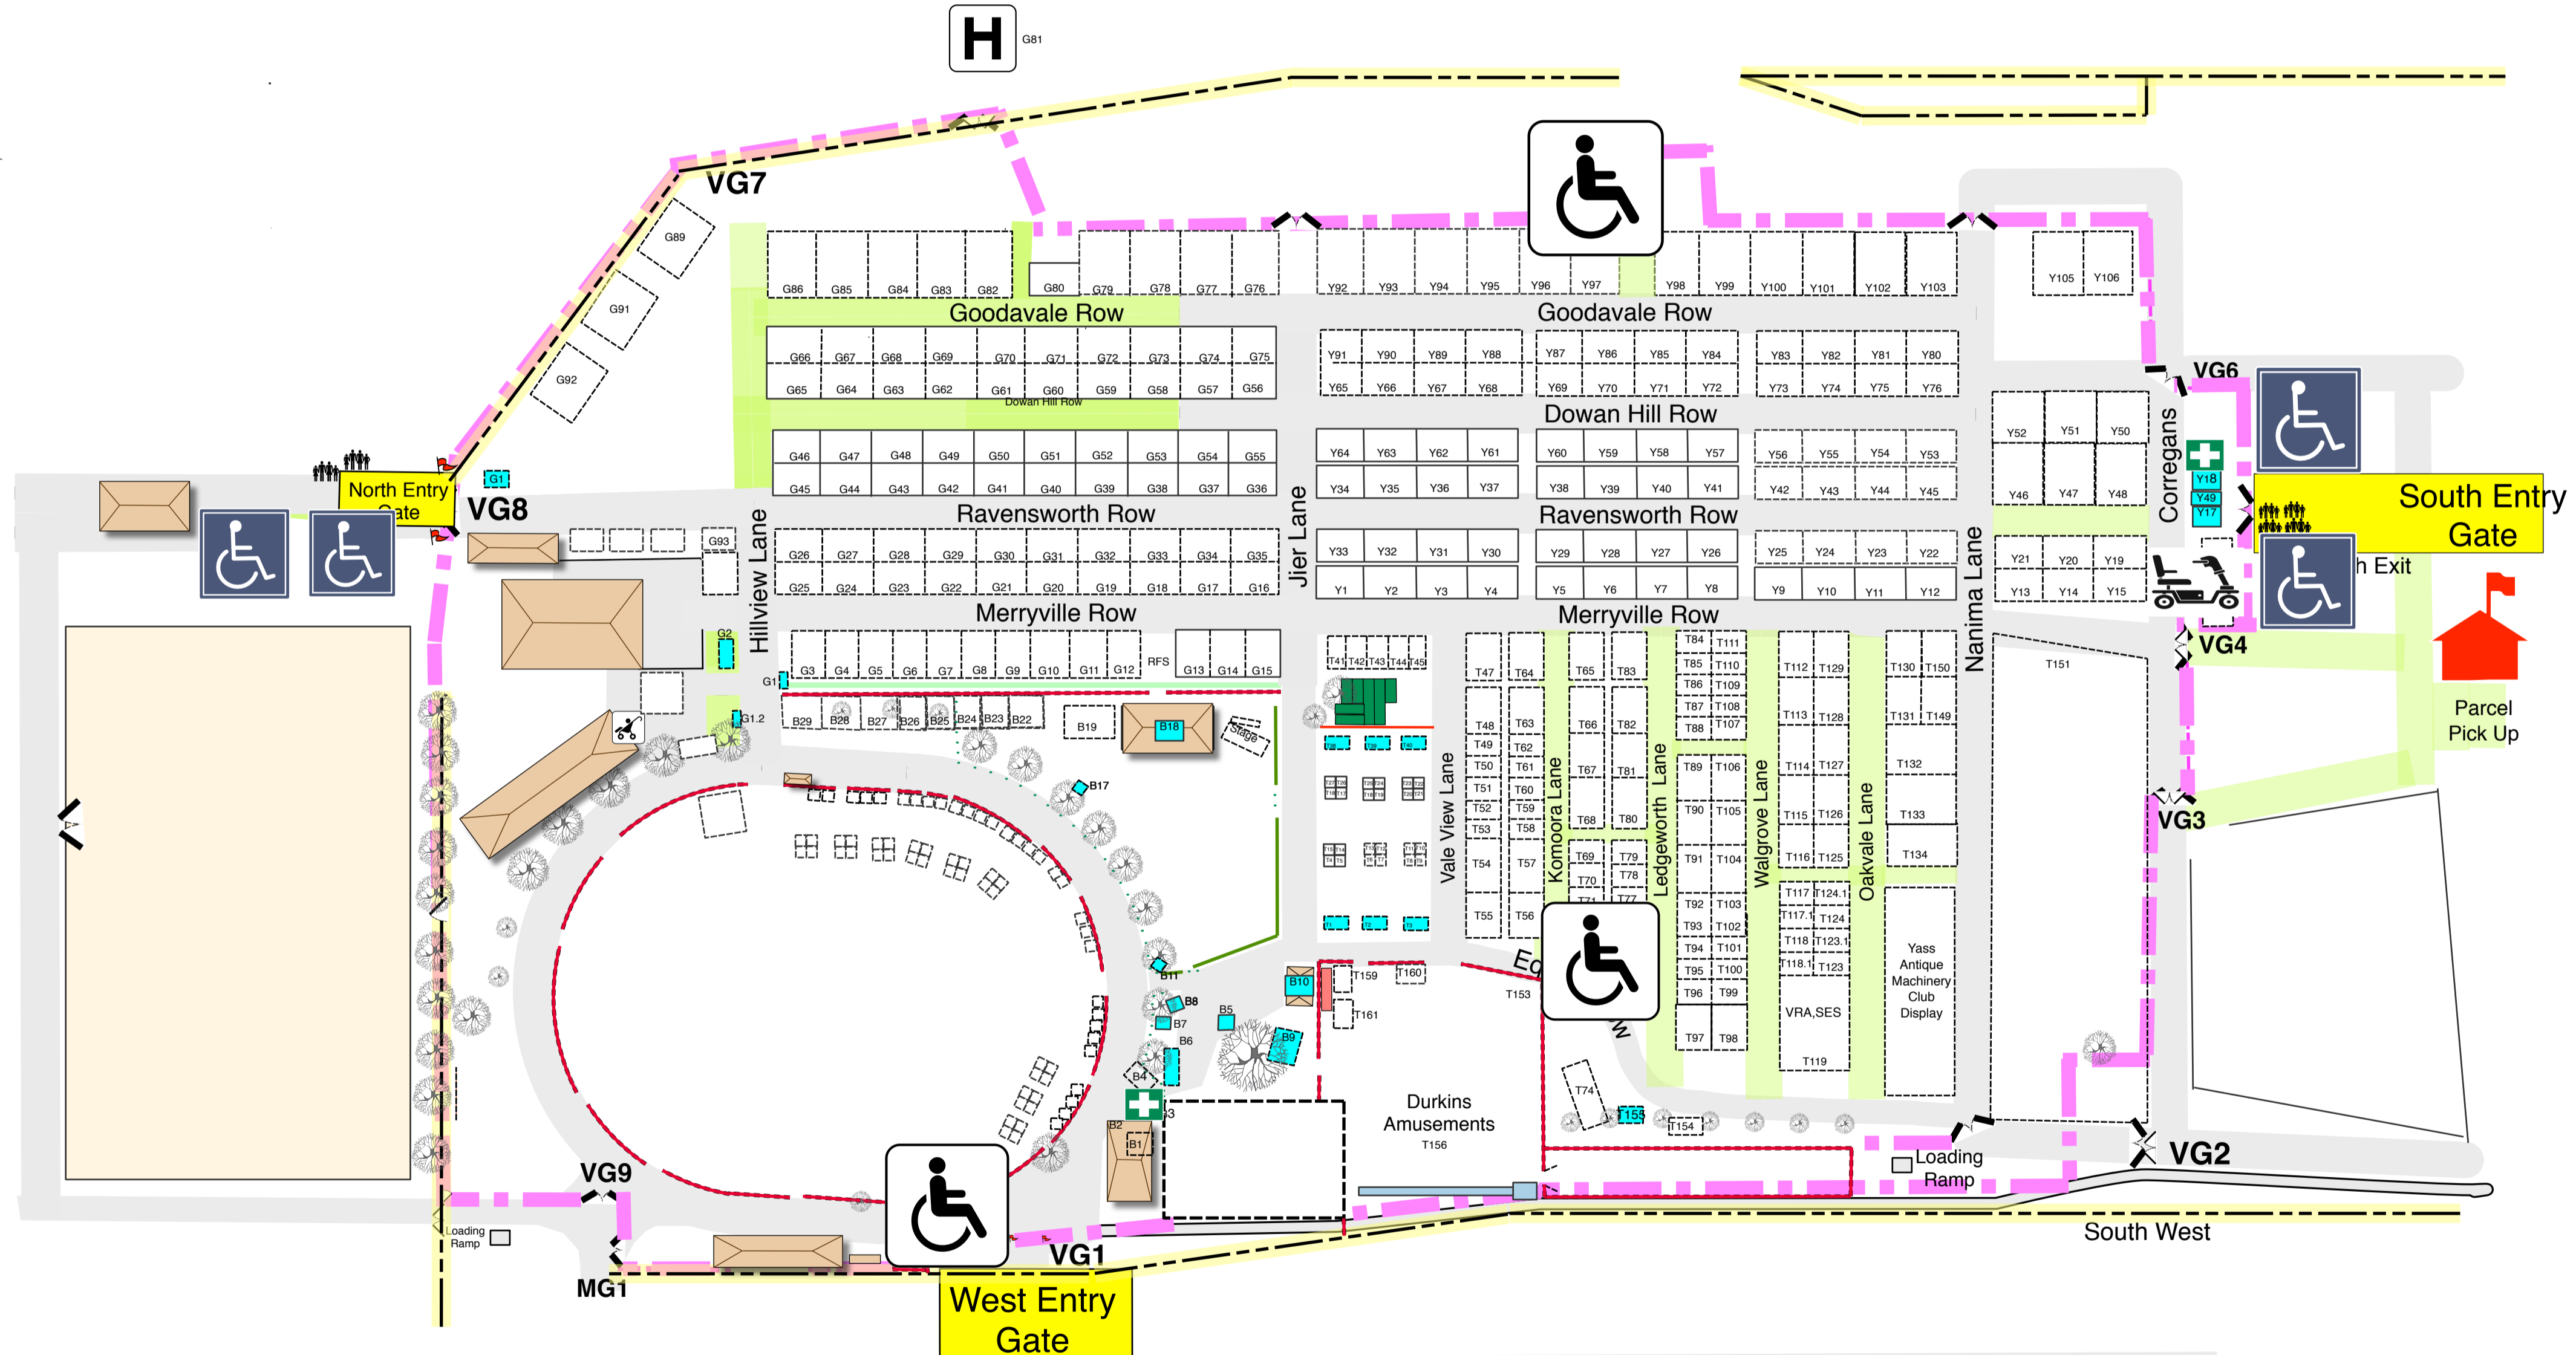

H G81

← to Yass      → BARTON HIGHWAY →      to Canberra →

South Entry Gate

West Entry Gate

North Entry Gate

Parcel Pick Up

South West

Yass Antique Machinery Club Display

Durkins Amusements

West Entry Gate

North Entry Gate

South Entry Gate

Parcel Pick Up

South West

Yass Antique Machinery Club Display

Durkins Amusements